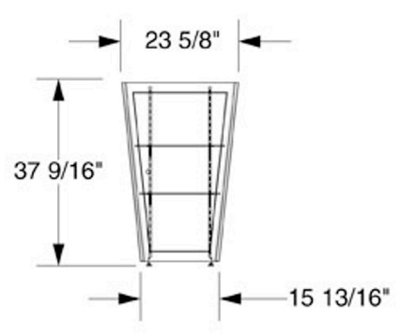

Alumalite Counter Dims

TOP & BASE

BASE ONLY