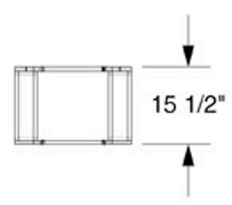

Alumalite Counter Dims

TOP & BASE

BASE ONLY