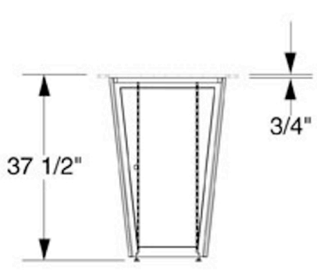

Alumalite Counter Dims

TOP & BASE

BASE ONLY