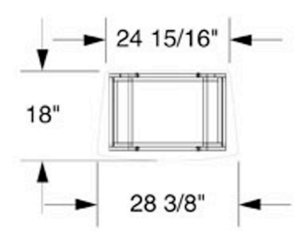

Alumalite Counter Dims

TOP & BASE

BASE ONLY