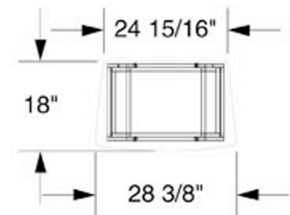

Alumalite Counter Dims

TOP & BASE

BASE ONLY