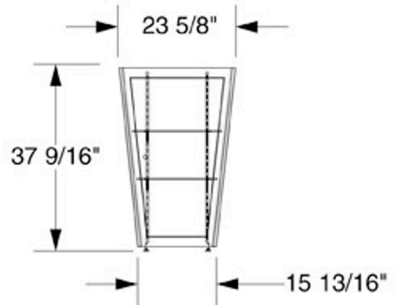

Alumalite Counter Dims

TOP & BASE

BASE ONLY