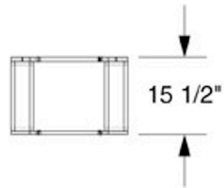

Alumalite Counter Dims

TOP & BASE

BASE ONLY