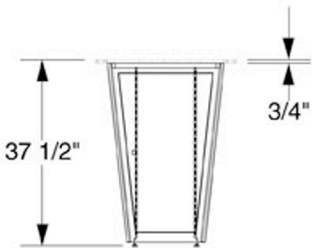

Alumalite Counter Dims

TOP & BASE

BASE ONLY