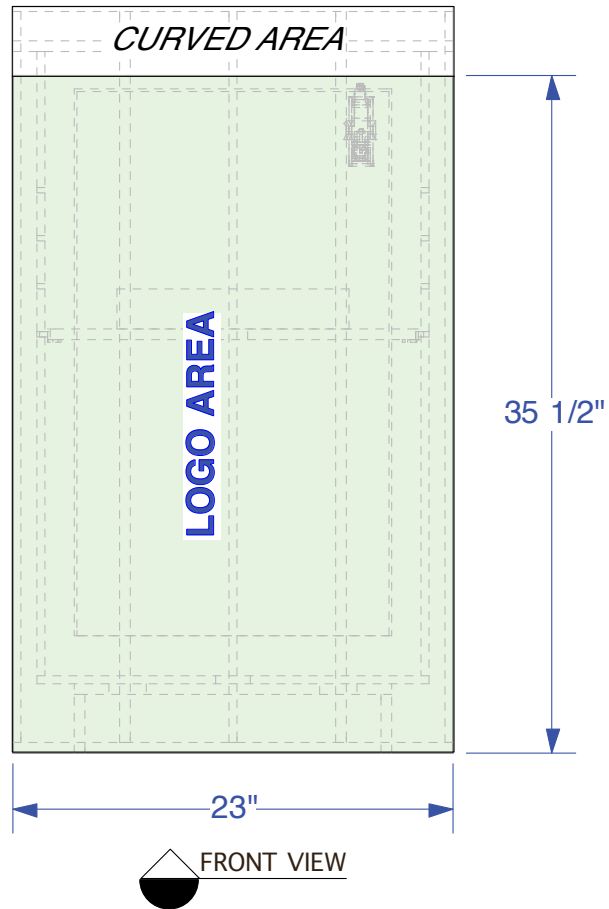

GRAPHIC SPECS

GRAPHIC ON FRONT PANEL ONLY

**NOTE:
PLEASE ADD 1/2" BLEED ON EACH SIDE**