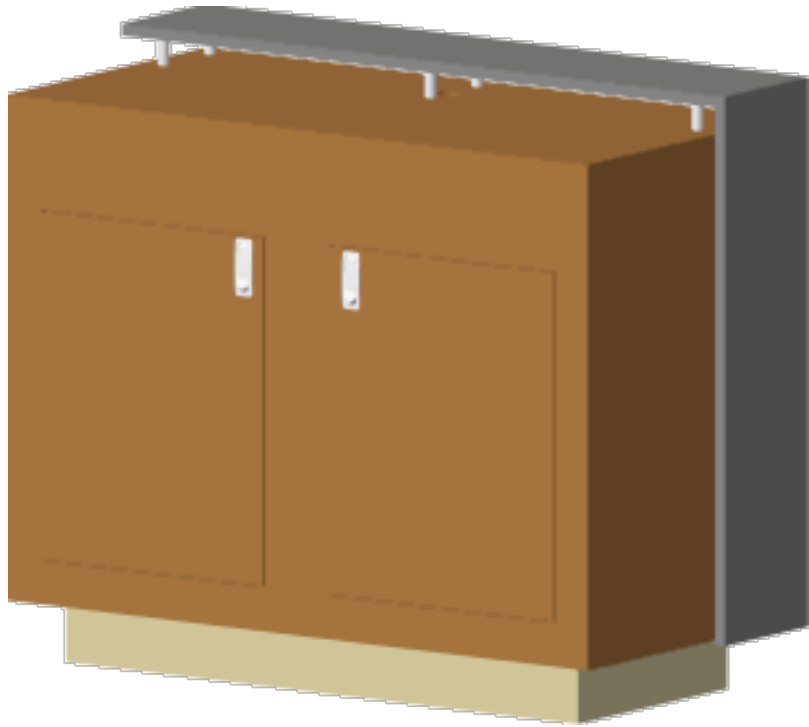

3D VIEW
BACK VIEW