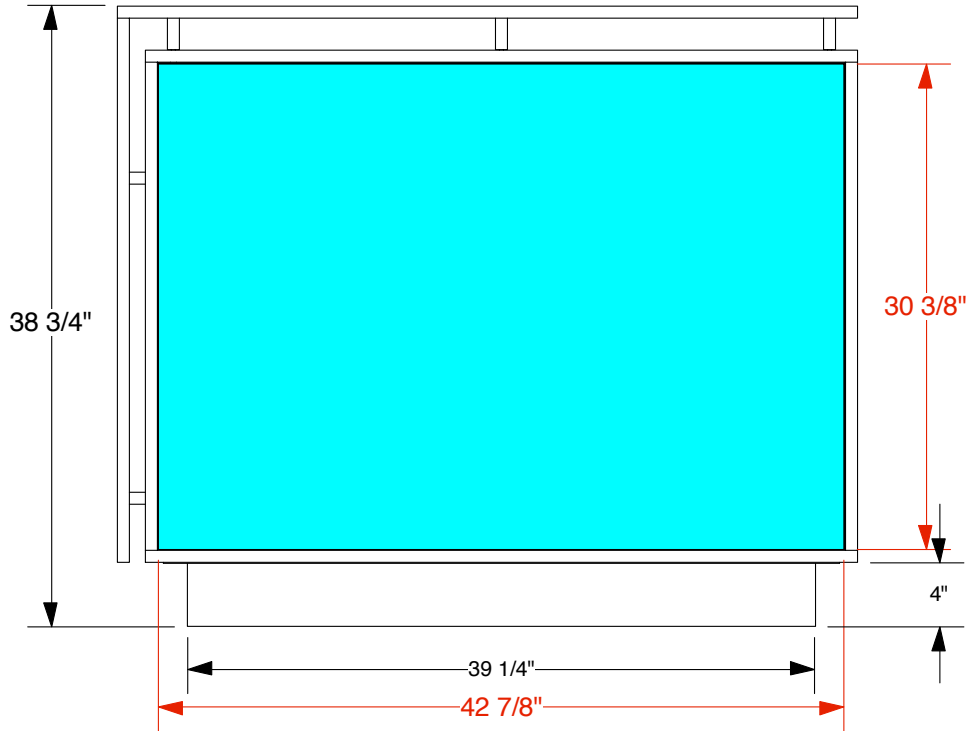

PART: I-C3A

FRONT VIEW

Revisions			Description	Date	Scale	Engineer
Zone	Rev.	Description	Date	ICON: 44-1/2"W FRONTLIT SEG & RISERS	7/31/19	n/a Tigran K
				Part #	Revision	QC Approval:
				I-C3A	00	Production Approval:
				Product Line		
				ICON		

8 | 7 | 6 | 5 | 4 | 3 | 2 | 1