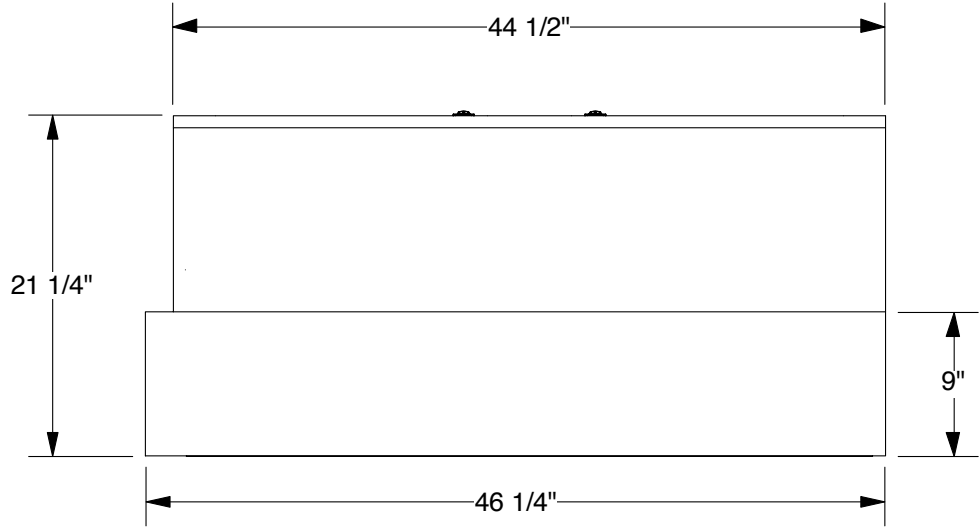

PLAN VIEW

Revisions			Description	Date	Scale	Engineer
Zone	Rev.	Description	Date	ICON: 44-1/2"W FRONTLIT SEG & RISERS	7/31/19	n/a Tigran K
				Part #	Revision	QC Approval:
				I-C3A	00	Production Approval:
				Product Line		
				ICON		

8 | 7 | 6 | 5 | 4 | 3 | 2 | 1