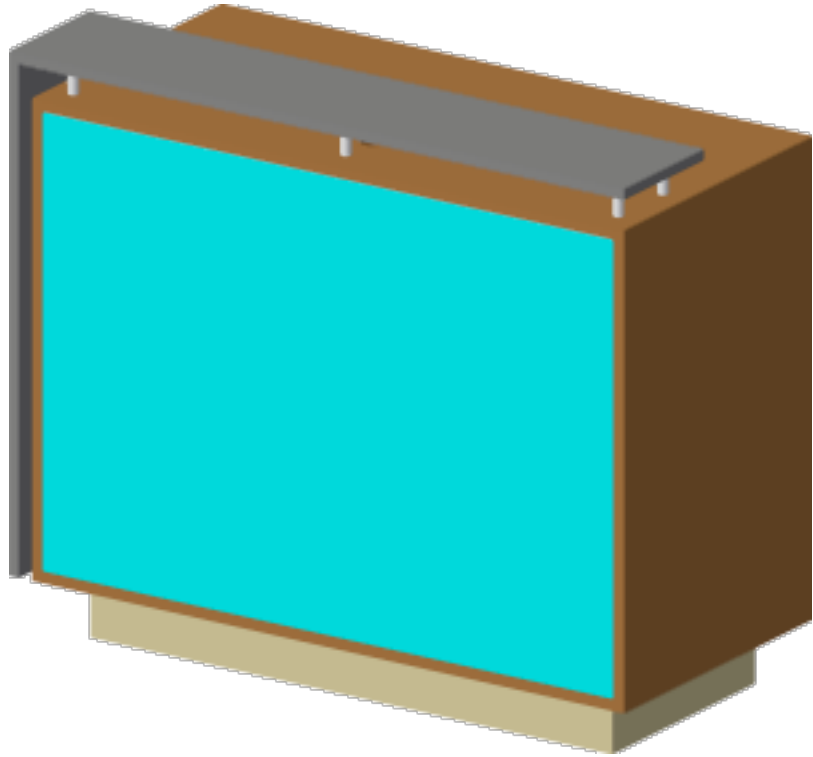

PART: I-C3A

3D VIEW
RIGHT VIEW