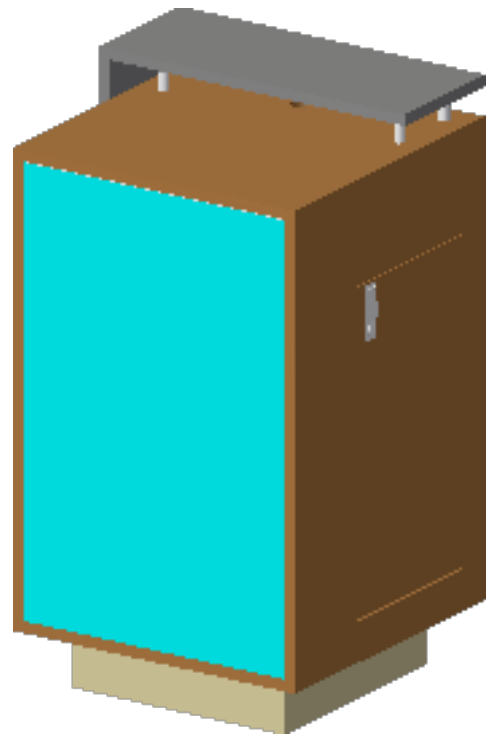

PART: I-P3B

3D VIEW
RIGHT VIEW