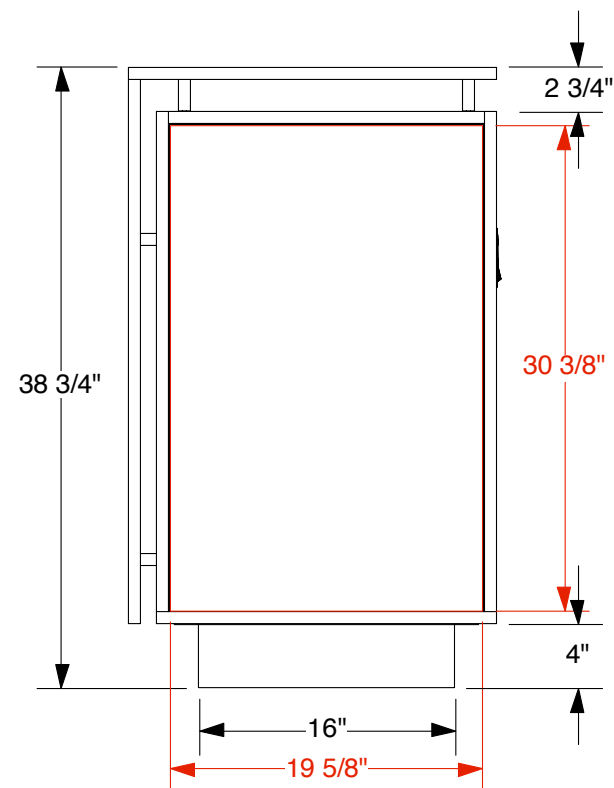

PART: I-P3B

3D VIEW
LEFT VIEW

3D VIEW
BACK VIEW

FRONT VIEW

Revisions				Description	Date	Scale	Engineer
Zone	Rev.	Description	Date				
				ICON: BACKWALL CTR 21-1/4"W FRONTLIT SEG & RISE	03/20	n/a	Tigran K
				Part #		Product Line	Revision
				I-P3B		ICON	00
						QC Approval:	
						Production Approval: