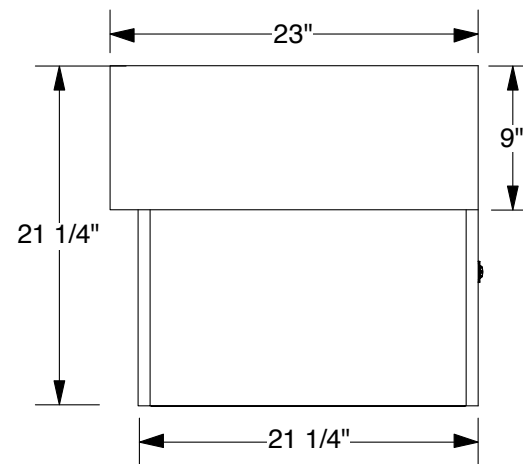

PLAN VIEW

Revisions				Description	Date	Scale	Engineer
Zone	Rev.	Description	Date				
				ICON: BACKWALL CTR 21-1/4"W FRONTLIT SEG & RISE	03/20	n/a	Tigran K
				Part #		Product Line	Revision
				I-P3B		ICON	00
						QC Approval:	
						Production Approval: