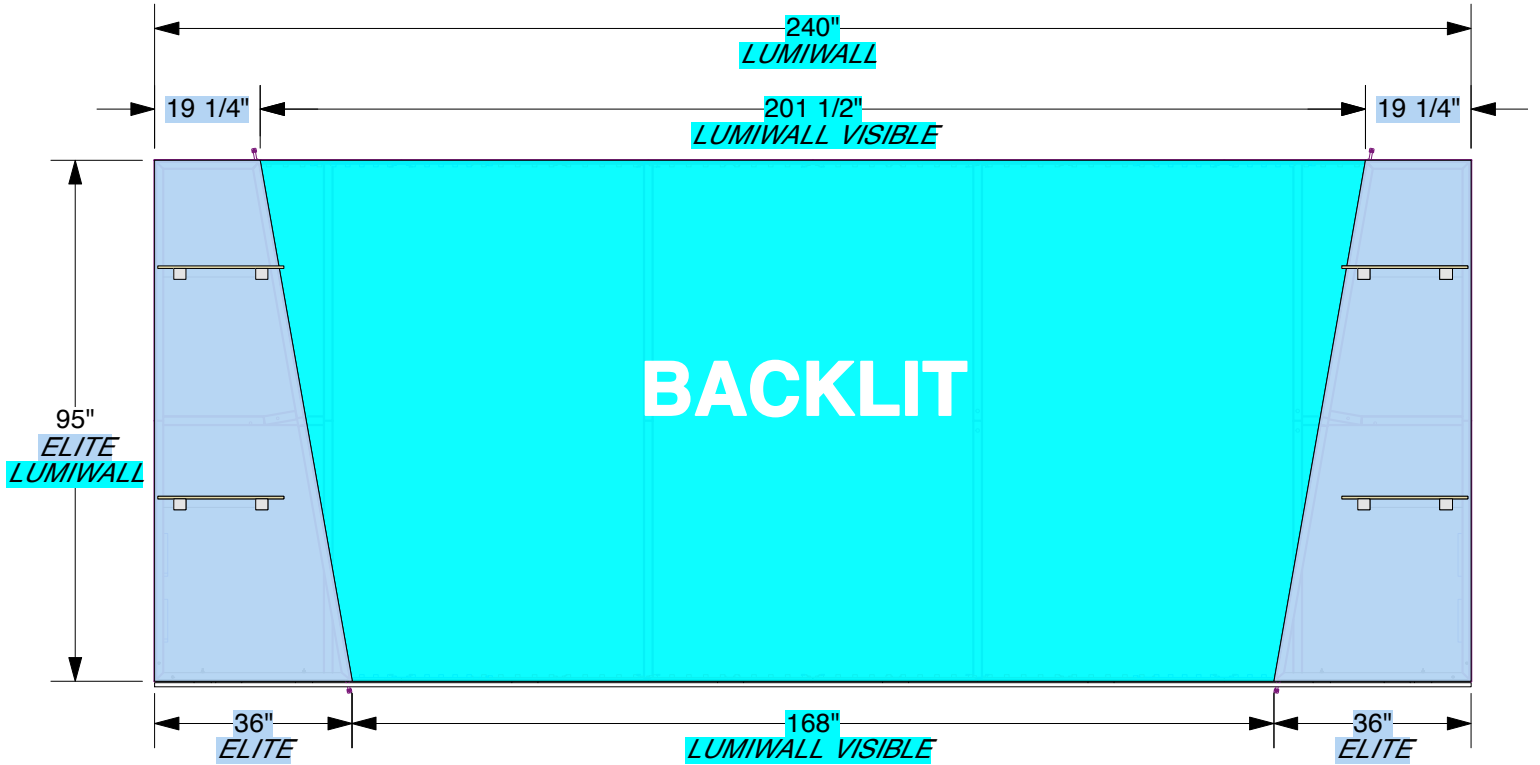

**SEG FABRIC SPECS**

**NOTE:  
ACTUAL TV SIZE COULD BE DIFFERENT**

APPROVAL: \_\_\_\_\_ DATE: \_\_\_\_\_

All prices are valid for 60 days. Please provide the latest project number with a copy of this line drawing when placing your order.