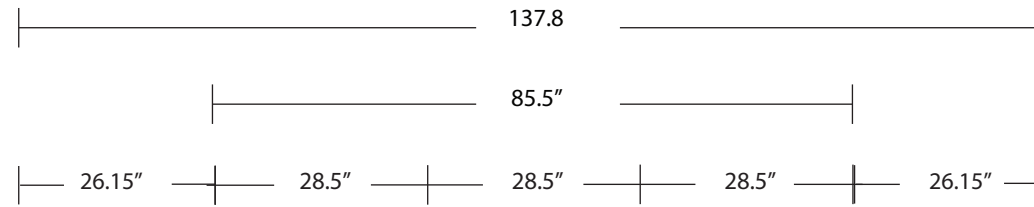

**8ft Premium Straight Graphic Pop-Up
WITH CURVD END CAPS**

■ - Trim size - This area will not be viewable from the front

4600 Counter

Important

YOUR PROOF MUST BE APPROVED BY:

TO MEET SHIP DATE OF:

NOTE: Changes to this proof will require approval of revised proof.

NOTE:

All graphics must be built with a resolution of at least 100 dpi at the full graphic layout size. All graphics must be created in CMYK color mode to ensure optimal color matching. If specific color matching needs are essential, you MUST provide a PMS color and request a test strip or we cannot guarantee exact color matching. This will add 4+ days to your production schedule, but will ensure a match closest to your preferred color. Make sure to flatten all images (if working in Photoshop) and outline all text (if working in Illustrator) to ensure nothing is lost. Be aware of all viewable areas and guides that may cut your graphic off (ie. dotted lines show where the graphic wraps around and may not be visible from the front). Production will not begin until final approval of E-proof is received.