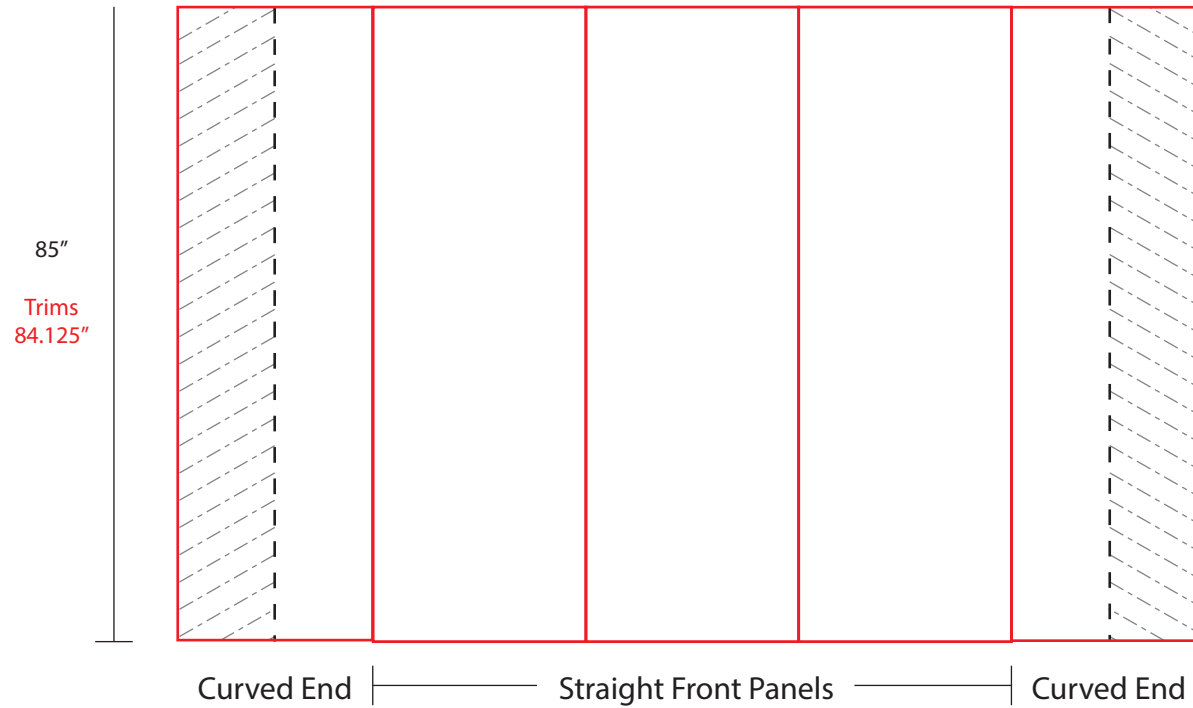

**8ft Premium Straight Graphic Pop-Up
WITH CURVD END CAPS**

■ - Trim size - This area will not be viewable from the front

4600 Counter

Important

YOUR PROOF MUST BE APPROVED BY:

TO MEET SHIP DATE OF:

NOTE: Changes to this proof will require approval of revised proof.