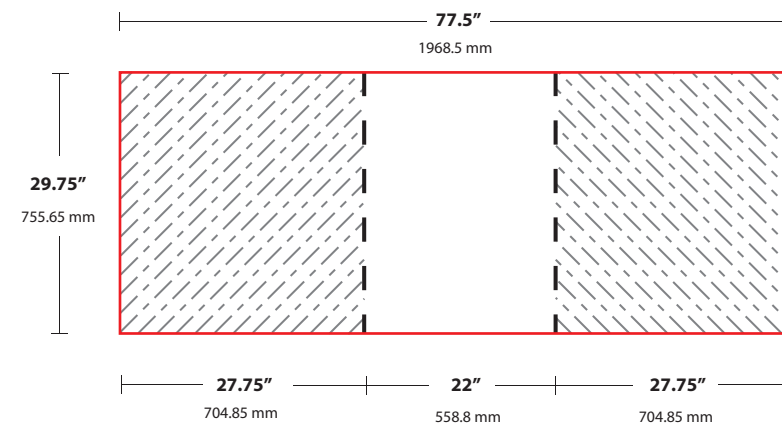

**8ft Premium Straight Graphic Pop-Up
WITH CURVD END CAPS**

■ - Trim size - This area will not be viewable from the front

4600 Counter

Important

YOUR PROOF MUST BE APPROVED BY:

TO MEET SHIP DATE OF:

NOTE: Changes to this proof will require approval of revised proof.

NOTE:

All graphics must be built with a resolution of at least 100 dpi at the full graphic layout size. All graphics must be created in CMYK color mode to ensure optimal color matching. If specific color matching needs are essential, you MUST provide a PMS color and request a test strip or we cannot guarantee exact color matching. This will add 4+ days to your production schedule, but will ensure a match closest to your preferred color. Make sure to flatten all images (if working in Photoshop) and outline all text (if working in Illustrator) to ensure nothing is lost. Be aware of all viewable areas and guides that may cut your graphic off (ie. dotted lines show where the graphic wraps around and may not be visible from the front). Production will not begin until final approval of E-proof is received.