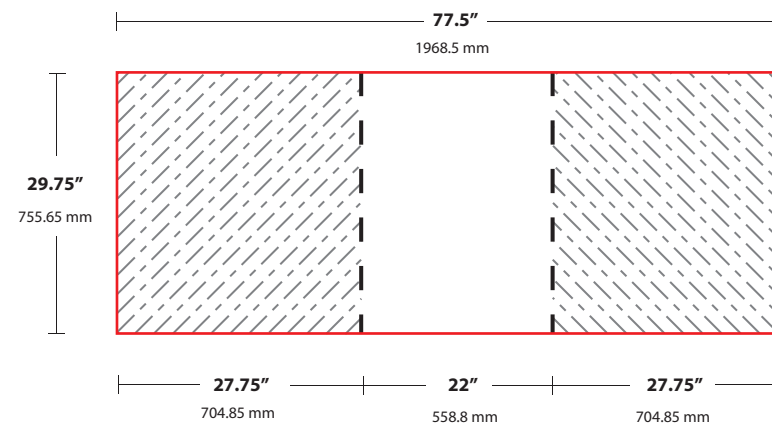

**Premium Straight Graphic Pop-Up
WITH CURVD END CAPS**

■ - Trim size - This area will not be viewable from the front

Important

YOUR PROOF MUST BE APPROVED BY:

TO MEET SHIP DATE OF:

NOTE: Changes to this proof will require approval of revised proof.

NOTE:

All graphics must be built with a resolution of at least 100 dpi at the full graphic layout size. All graphics must be created in CMYK color mode to ensure optimal color matching. If specific color matching needs are essential, you MUST provide a PMS color and request a test strip or we cannot guarantee exact color matching. This will add 4+ days to your production schedule, but will ensure a match closest to your preferred color. Make sure to flatten all images (if working in Photoshop) and outline all text (if working in Illustrator) to ensure nothing is lost. Be aware of all viewable areas and guides that may cut your graphic off (ie. dotted lines show where the graphic wraps around and may not be visible from the front). Production will not begin until final approval of E-proof is received.