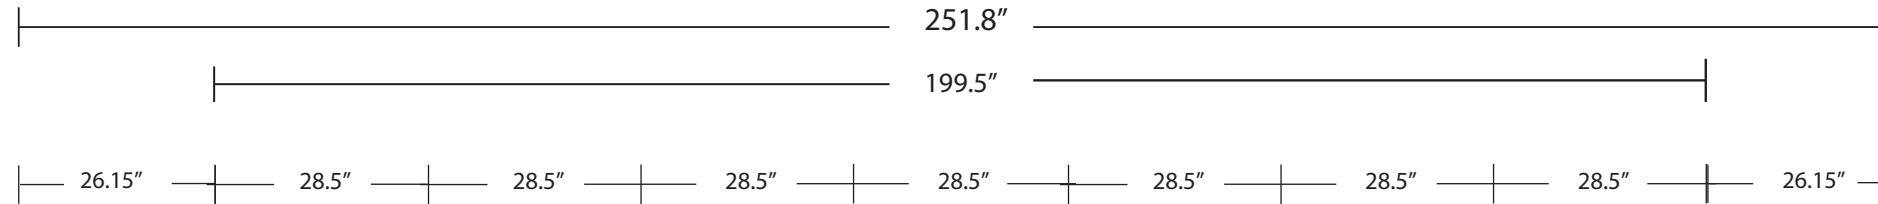

**Premium Straight Graphic Pop-Up
WITH CURVD END CAPS**

■ - Trim size - This area will not be viewable from the front

Important

YOUR PROOF MUST BE APPROVED BY:

TO MEET SHIP DATE OF:

NOTE: Changes to this proof will require approval of revised proof.

NOTE:

All graphics must be built with a resolution of at least 100 dpi at the full graphic layout size. All graphics must be created in CMYK color mode to ensure optimal color matching. If specific color matching needs are essential, you MUST provide a PMS color and request a test strip or we cannot guarantee exact color matching. This will add 4+ days to your production schedule, but will ensure a match closest to your preferred color. Make sure to flatten all images (if working in Photoshop) and outline all text (if working in Illustrator) to ensure nothing is lost. Be aware of all viewable areas and guides that may cut your graphic off (ie. dotted lines show where the graphic wraps around and may not be visible from the front). Production will not begin until final approval of E-proof is received.