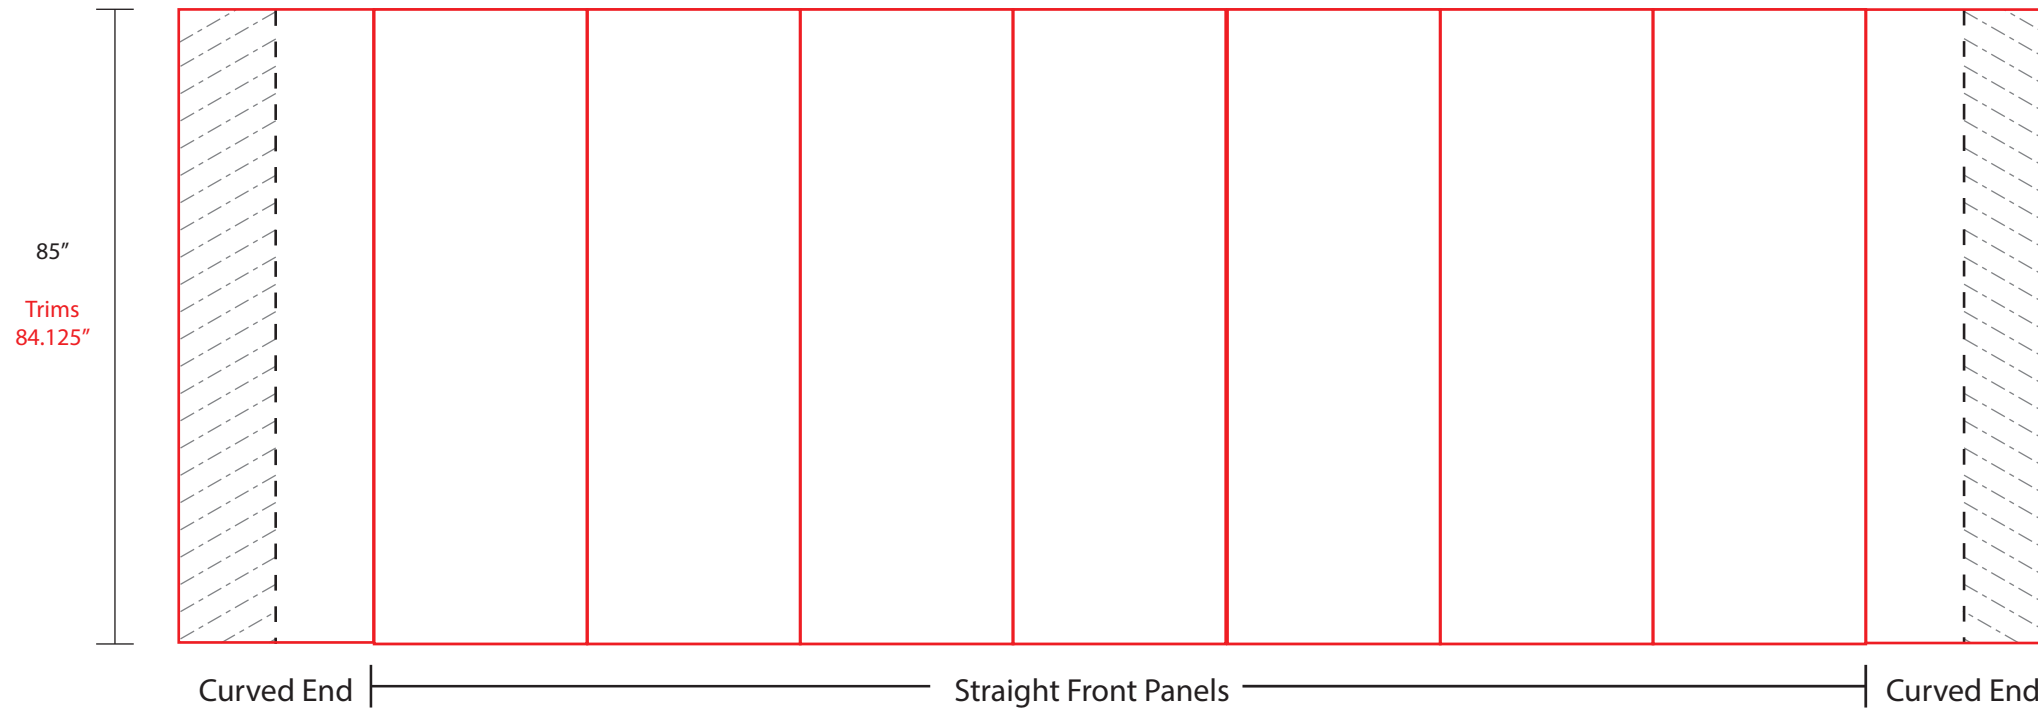

**Premium Straight Graphic Pop-Up
WITH CURVD END CAPS**

■ - Trim size - This area will not be viewable from the front

Important

YOUR PROOF MUST BE APPROVED BY:

TO MEET SHIP DATE OF:

NOTE: Changes to this proof will require approval of revised proof.

NOTE:

All graphics must be built with a resolution of at least 100 dpi at the full graphic layout size. All graphics must be created in CMYK color mode to ensure optimal color matching. If specific color matching needs are essential, you MUST provide a PMS color and request a test strip or we cannot guarantee exact color matching. This will add 4+ days to your production schedule, but will ensure a match closest to your preferred color. Make sure to flatten all images (if working in Photoshop) and outline all text (if working in Illustrator) to ensure nothing is lost. Be aware of all viewable areas and guides that may cut your graphic off (ie. dotted lines show where the graphic wraps around and may not be visible from the front). Production will not begin until final approval of E-proof is received.