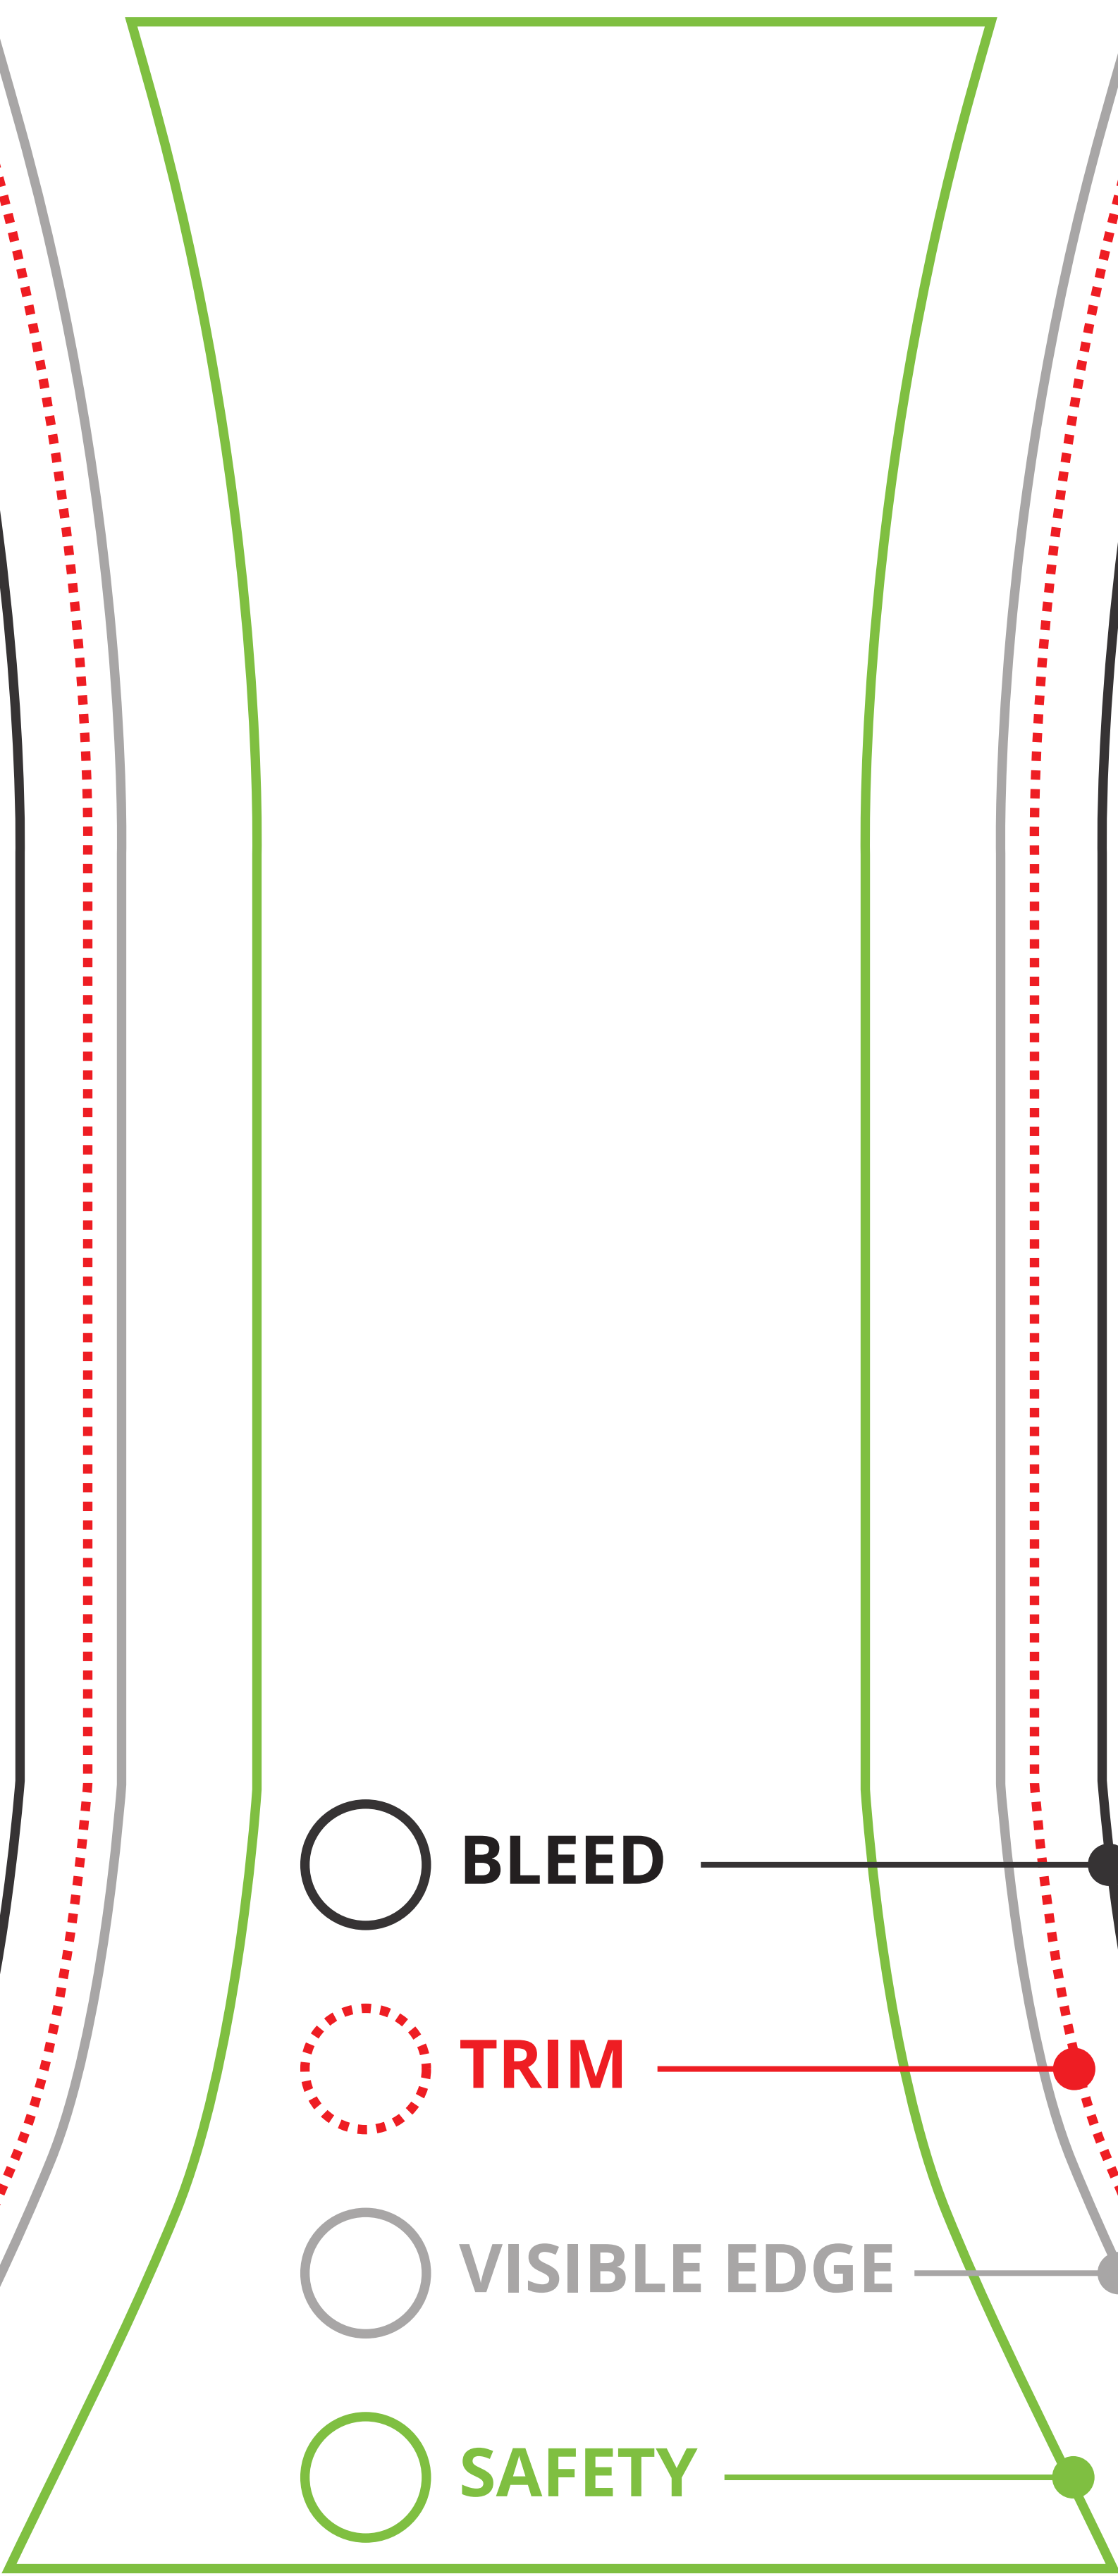

## TABLET STAND MODEL A

FTF3-160

Overall Graphic Layout Size  
**13.25"w x 43.25"h**  
(including bleed)

*See READ\_ME.pdf  
for General File  
Construction Guidelines*

**TEMPLATE  
BUILT  
AT 50%**

**FRONT**